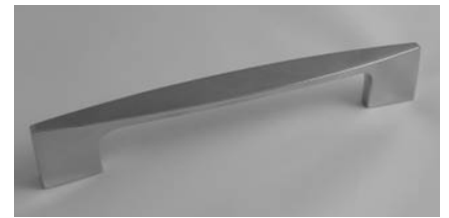

The EDP Handle Collection - Design at your fingertips

NEW from EDP Design at your fingertips NEW from EDP Design at your fingertips NEW from EDP Design at your fingertips

12615 - 96 & 160/192mm CC - Chrome

NEW FROM

GRUPPO cosma

Boomerang

12833 - 96 & 320mm CC - Chrome

Wave

12852 - 160 & 320mm CC - Chrome

Oval Bridge

12846 - 160 & 320mm CC - Chrome

Classic Bow

128mm CC
Stainless Steel effect

128 / 160 / 288mm CC
Nickel Matt & Matt Chrome
Other Sizes & Finishes available

Elegant Shaker

224mm CC
Satin Nickel

Curved T Bar

96mm CC (Other Sizes to order)
Aluminium Matt Chrome

Large Keyhole

160mm Brushed Nickel

Letter Box

96mm CC
Antique Bronze

Maine Square

96mm CC
Polished Chrome
Other Sizes & Finishes available

Moon Shell