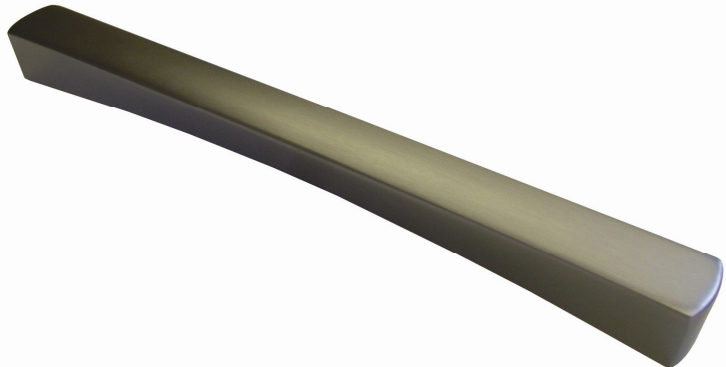

The EDP Handle Collection - Design at your fingertips

NEW from EDP Design at your fingertips NEW from EDP Design at your fingertips NEW from EDP Design at your fingertips

Infinity Handle - EDP2095

Available in 2 Sizes. Standard Finishes Polished Chrome and Satin Nickel

Infinity

EDP2095

A = 32mm c/c Knob

E = 224mm c/c Handle

Standard Finishes

Polished Chrome and Satin Nickel

Epsilon

Epsilon Handle

EDP3140

Available Sizes

EDP3140A/ CP or SN 128mm

EDP3140B/ CP or SN 192mm

Standard Finishes Polished Chrome and Satin Nickel

Bar

Bar Handle

EDP4750

Square

Square Section Handle

EDP3550

Standard Finish Satin Nickel

EDP3550B/SN 128mm

EDP3550C/SN 160mm

EDP3550D/SN 192mm

EDP3550E/SN 224mm