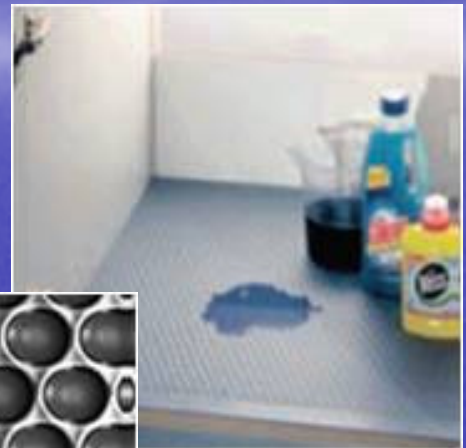

Product News from EDP

Design, quality and innovation

Stand out from the crowd

with the new **SINK-BASE MAT** from **EDP**.

The new stainless steel finish sink-base mat has been especially designed for kitchens and bathroom sink units, the special 'dimples' have been designed to collect spilt or leaking liquid, collecting up to 6 litres per square metre!

- Rigid plastic mat with stainless steel surface
- Dimples designed to collect split or leaking liquids
- Collects up to 6 Litres per m²
- Supplied in standard sheet sizes that can be cut to size

Standard Sheet Size of
580mm x 1200mm or
580mm x 1600mm