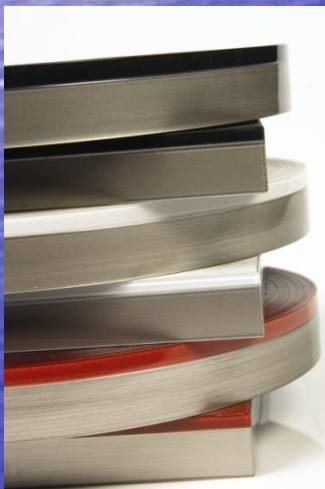

Complementing the standard **EDP** Edgebanding Collection **EDGExpress** includes hundreds of decor's in thicknesses from 0.4mm to 3mm, in standard widths totalling almost 5,000 items. The collection also offers the option to slit or produce special sizes in minimum roll quantities. Working with the major European board manufacturers new decor's are constantly being matched and added. Standard items are available from 10 linear metres!

EDGExpress from **EDP**...

Probably the most comprehensive Edgebanding Collection available all from one supplier.

Our new website is live @
www.edpgroup.co.uk

Designer Edge? **Doppia** from EDP

Doppia Gloss Edge is a 1mm duo Glass effect PMMA Edge finished in Brushed Steel with a contrasting colour strip designed to complement the High Gloss surface of the door

Doppia décor's are available as standard in **Brushed Steel** with **White - Black - Red - Crème - Cappuccino**. 1 x 23mm available in Roll Lots 150mts per décor.

Other décor's and sizes are also available from the **EDP EDGExpress** Collection

Other colours are available to order subject to production lead-time and MOQ.

Brushed Steel with Red, White or Black

For further information on the latest EDP Edgebanding Collection or **EDGExpress** please ask your local sales contact or telephone the EDP Office on 01702 618877