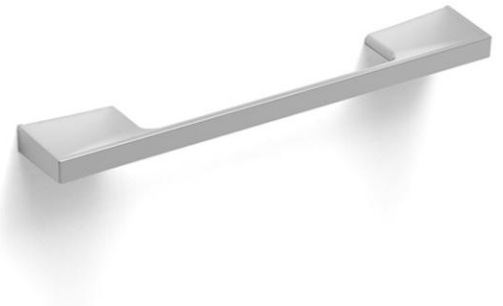

Bridge Handle

reference	centres	length	finish
12989G20M	160mm	190mm	<i>matt black</i>