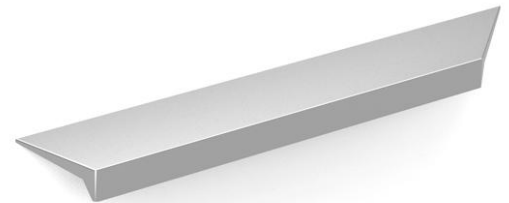

Lexus Handle

reference	centres	length	finish
12990.G660	160cc	190mm	graphite grey
12990.N660	320cc	370mm	graphite grey