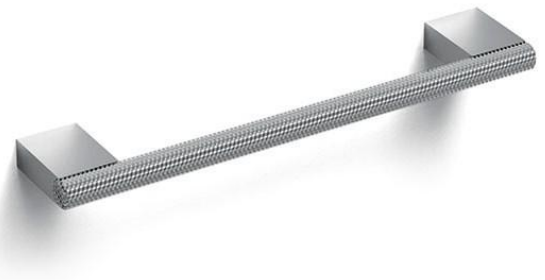

Angled Pull Handle

reference	centres	length	finish
12962B260	96mm	116mm	<i>gloss chrome</i>
12962G260	160mm	200mm	<i>gloss chrome</i>

Visit our website at: www.edpgroup.co.uk Tel; 01702 618877

EDP (UK) Ltd, Unit 1, 40 Comet Way, Southend on Sea, Essex,SS2 6GD

V Groove Handle

reference	centres	length	finish
12968G60P	160mm	180mm	<i>lead grey</i>

Bridge Handle

reference	centres	length	finish
12989G20M	160mm	190mm	<i>matt black</i>

Milled Stainless Steel Handle

reference	centres	length	finish
6480160.36D160	160mm	184mm	<i>stainless steel</i>
6480320.36D160	320mm	344mm	<i>stainless steel</i>

Milled Stainless Steel Pull

reference	width	length	finish
24146.036D	12mm	36mm	<i>stainless steel</i>

Visit our website at: www.edpgroup.co.uk Tel;

EDP (UK) Ltd, Unit 1, 40 Comet Way, Southend on Sea, Essex,SS2 6GD

Square Cup handle

reference	Centres	length	finish
12702.A16S	128mm	136mm	<i>satın nickel</i>

Square Pull

reference	centres	width	finish
12540E16S	16mm	40mm	<i>satın nickel</i>
12540E260	16mm	40mm	<i>gloss chrome</i>