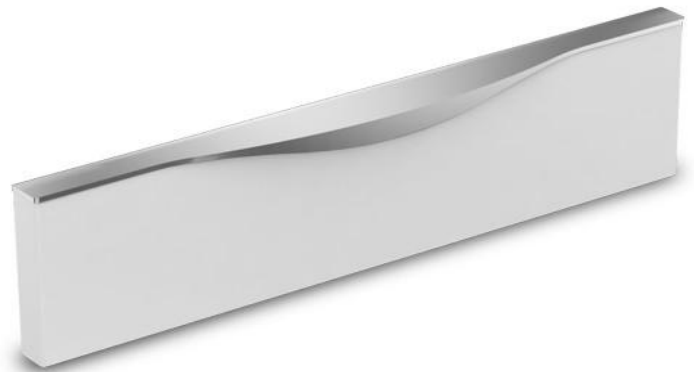

Visit our website at: www.edpgroup.co.uk Tel; 01702 618877

EDP (UK) Ltd, Unit 1, 40 Comet Way, Southend on Sea, Essex,SS2 6GD